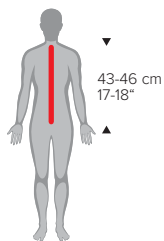

PARTS INCLUDED

- 1 chest protector Phantom PRO
- 1 clear number plate

43-46 cm
17-18"

+ ADDITIONAL BLENDED FLEXIBLE FOAM
to comply with standards EN1621-3:2018 and EN1611:2:2014