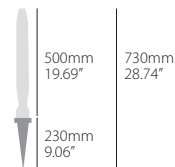

PARTS INCLUDED

1 track marker

TRACK MARKER

TRACK MARKER			
WHITE	8982000001	230 g / 0.51 lb	50
RED	8982000010	230 g / 0.51 lb	50

TRACK MARKER + BACKSIDE INSERT

WHITE	8982000002	250 g / 0.55 lb	50