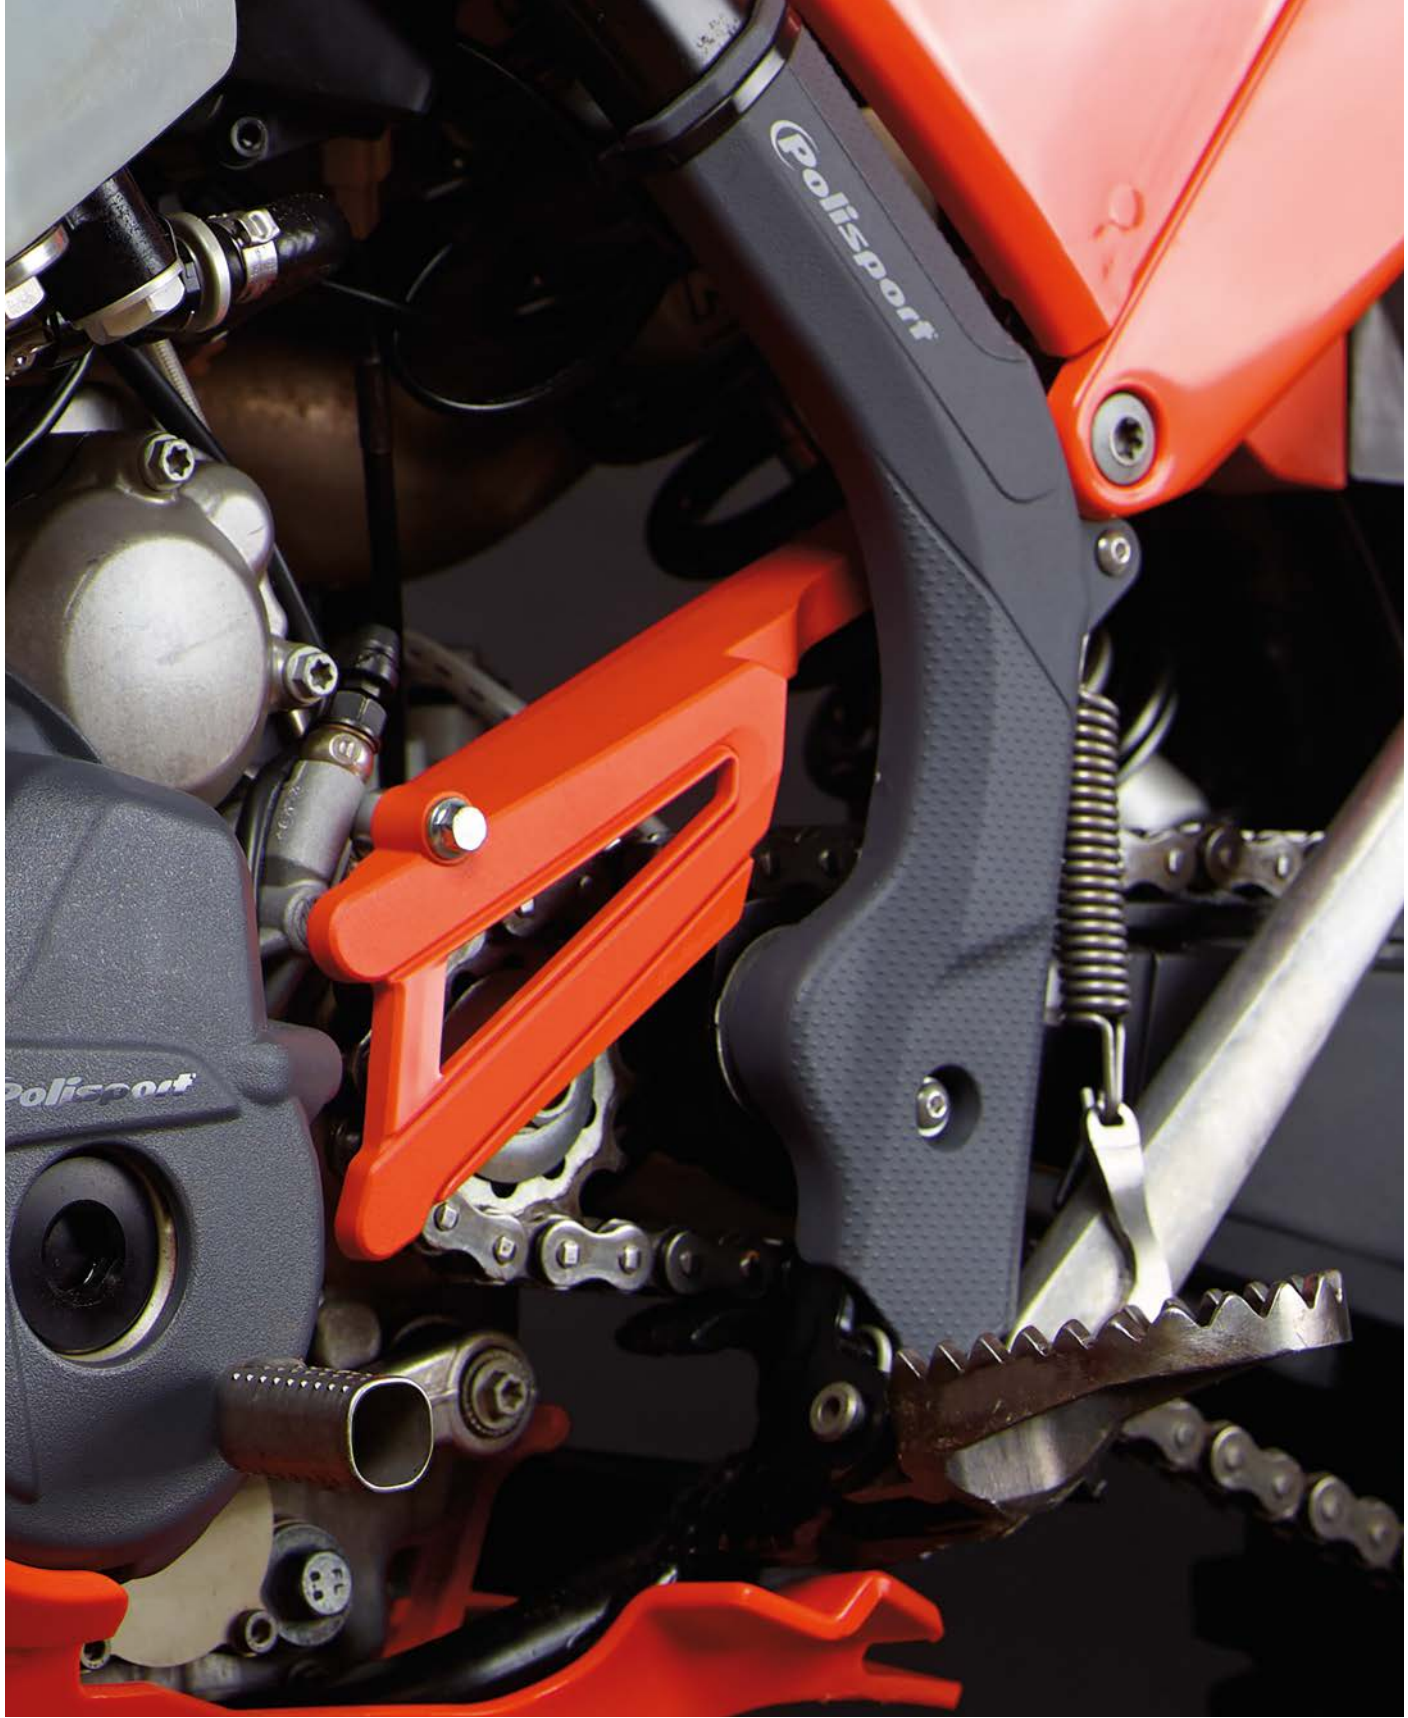

KTM						
SX/XC 150/250/300	17-22	BK	8467800001	20		
		OR-K16	8467800002	20		
EXC/XCW 250/300	17-23	BK	8467800001	20		
		OR-K16	8467800002	20		
SX-F 250/350	16-22	BK	8467700001	20		
		OR-K16	8467700002	20		
EXC-F 250/350	16-23	BK	8467700001	20		
		OR-K16	8467700002	20		
SX-F 450	16-22	BK	8467800001	20		
EXC-F 450/500		OR-K16	8467800002	20		

SHERCO						
SE 125/250/300	14-24	BK	8487100001	8		
		S-BLUE	8487100002	8		
SE-F 250/300	12-24	BK	8487100001	8		
		S-BLUE	8487100002	8		
SE-F 500	18-24	BK	8487100001	8		
		S-BLUE	8487100002	8		

SUZUKI						
RMZ250	07-14	BK	8468100001	8		
		BL-Y98	8468100002	8		
RMZ450	05-19	BK	8468100001	8		
		BL-Y98	8468100002	8		

BETA						
RR2T/4T	20-24	BK	8487000001	8		
		R-BETA	8487000002	8		
RR X-PRO 2T/4T	25	BK	8487000001	8		
		R-BETA	8487000002	8