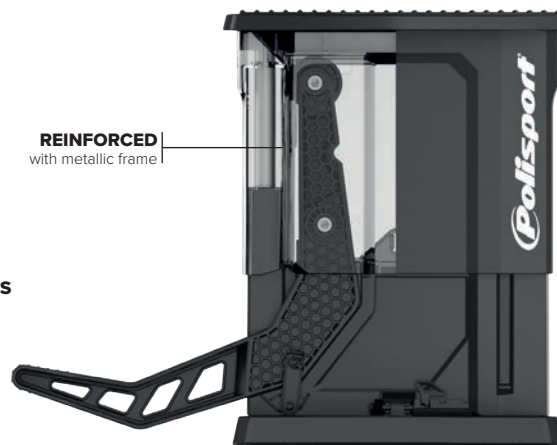

+ FOLDING DESIGN

Space saving