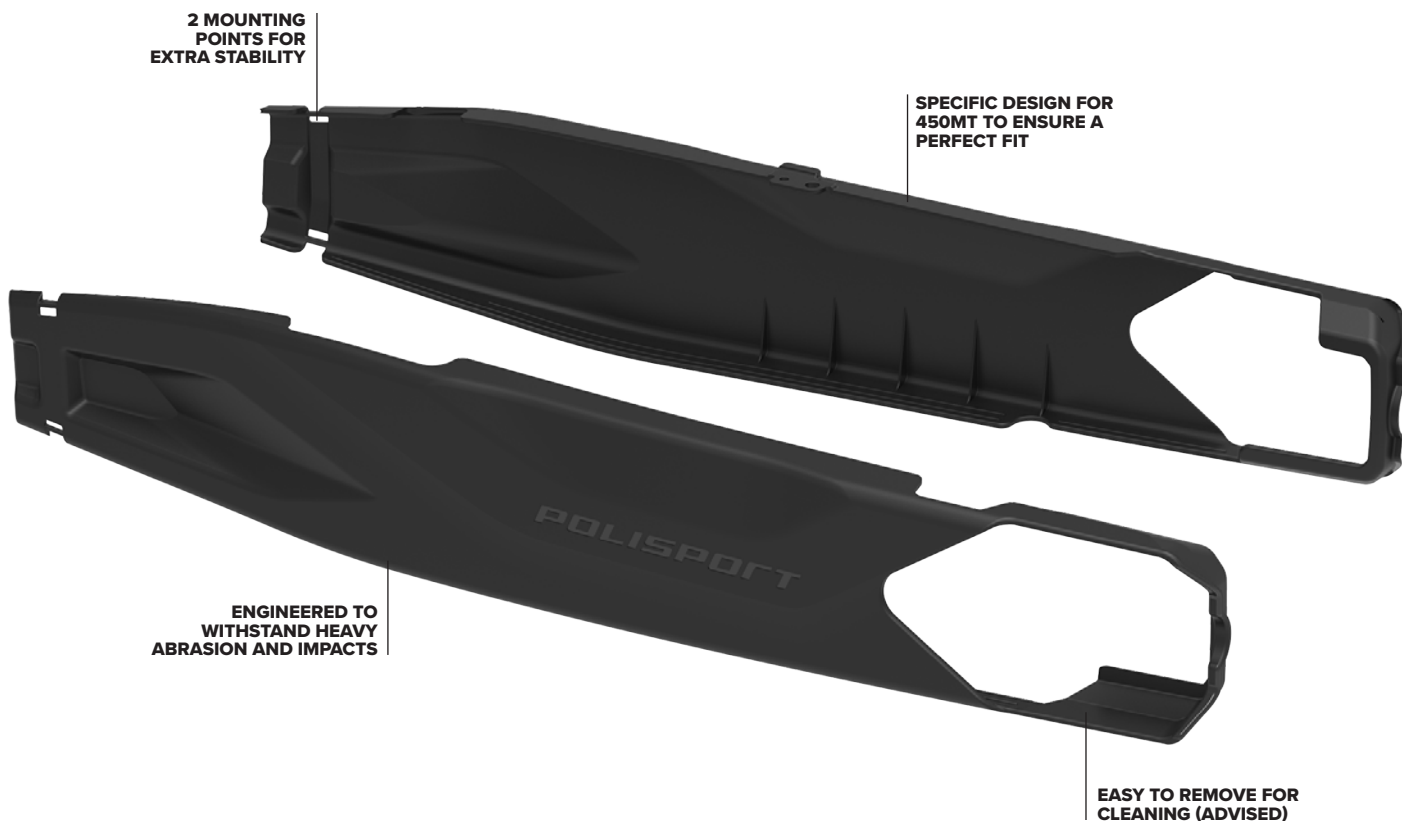

SWINGARM PROTECTOR EVO

FOR TRAIL/ADVENTURE

NEW

FEATURES

Two mounting points for added stability and no slippage during use

Protects the swingarm from abrasion and impacts

Assembled with 2 bolts and 1 or 2 zip ties on each side

Perfect fit. Easy to install

Hard shell in hard and resistant PA6 (Polyamide)

Easy to remove for cleaning (advised)

PARTS INCLUDED

1 Pair of swingarms protectors EVO (plastic parts)

1 Mounting Kit

2 stripes of adhesive foam

CF MOTO

450MT

24-25

BK

8506000001 12

PACKAGING DETAILS

INDIVIDUAL PACKAGING	MASTER BOX
Plastic Bag	310 g / 0.68 lb 12