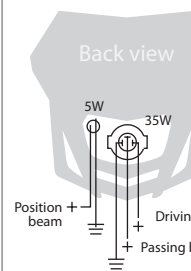

LMX

WIRING DIAGRAM