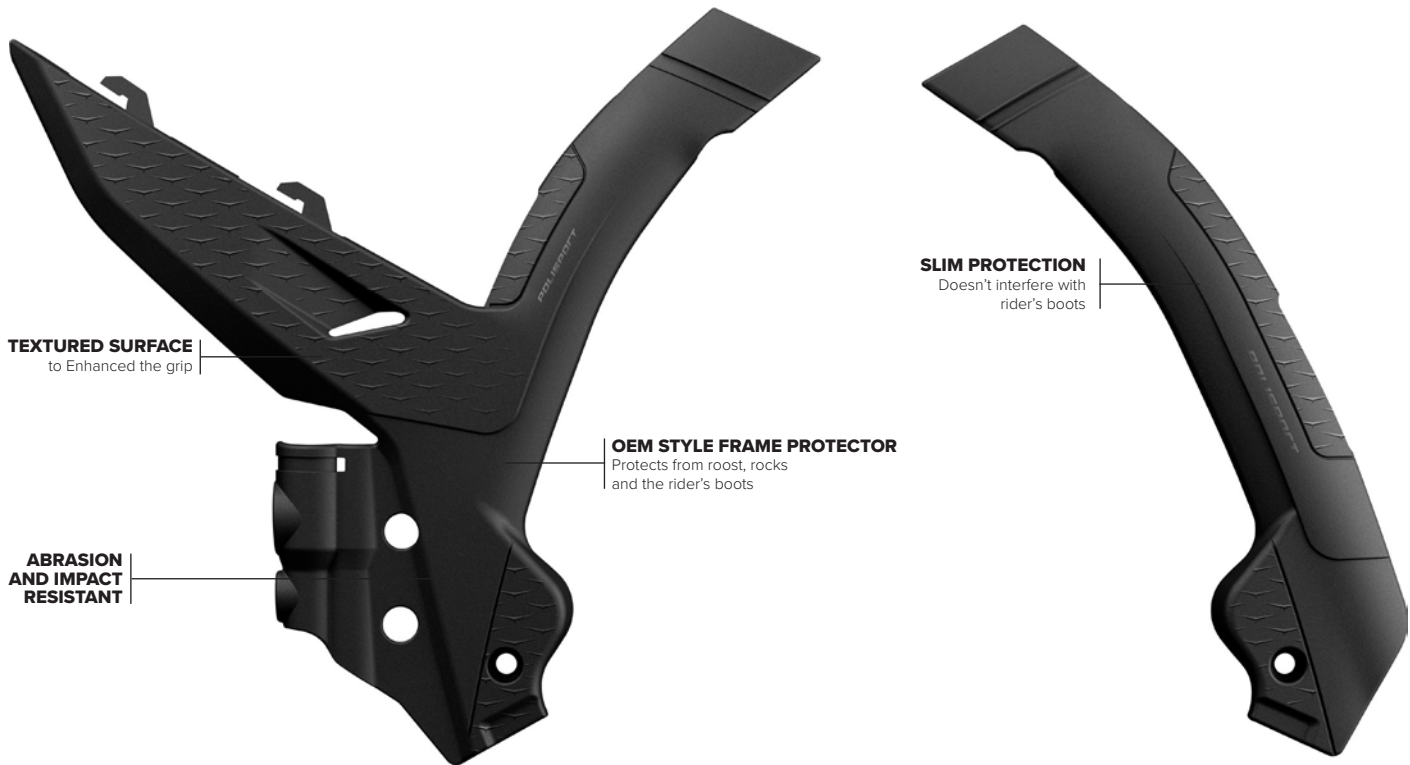

FEATURES

- Durable and resistant
- Quick and easy to install
- Keeps the frame looking like new
- Sold as a pair
- Periodic removal and cleaning advised

PARTS INCLUDED

- 1 pair of Frame Protectors
- 1 mounting kit