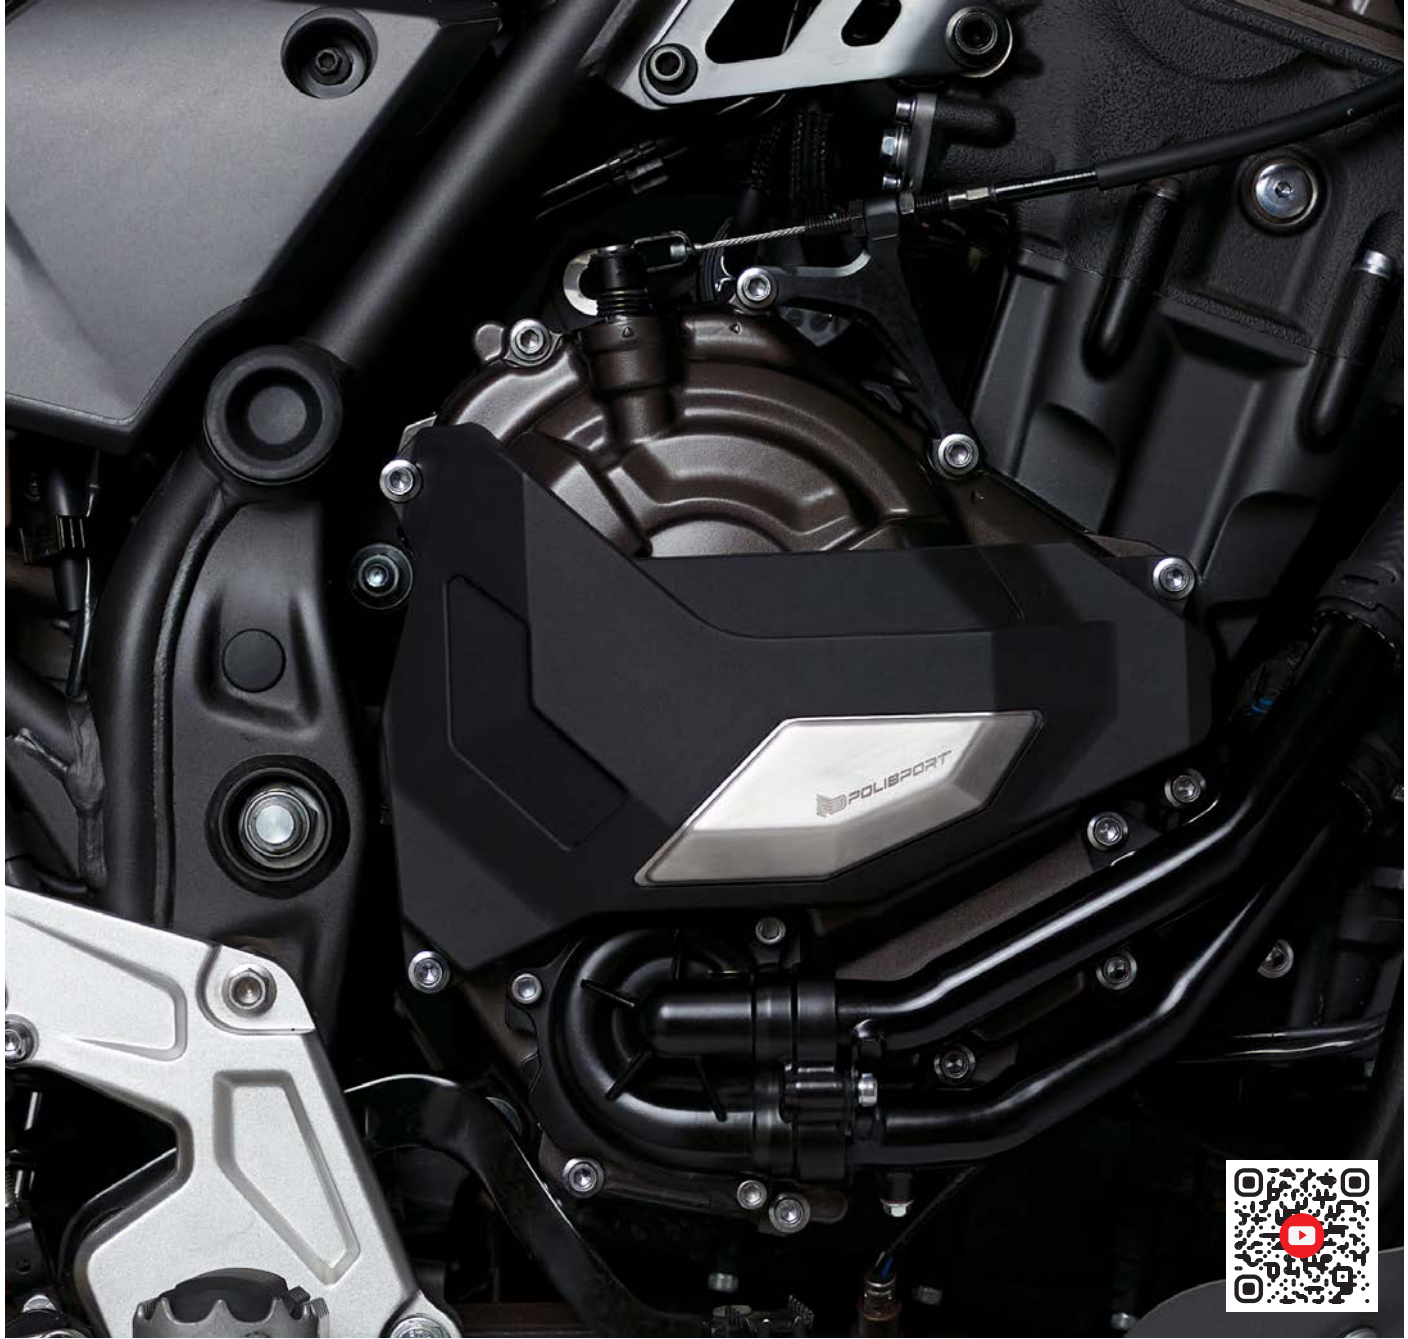

YAMAHA
TÉNÉRÉ 700 19-23 **BK** 91108 9