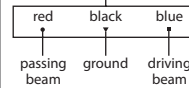

WIRING DIAGRAM

male connector (3 circuits)
(female connector supplied to wire to the bike)

HALO LED

HEADLIGHT EXTENSIONS

Includes two pairs – 20mm and 40mm extensions
⊞ 50
8678300002

WIRING DIAGRAM

HALO

VIBRATION REDUCTION STRAPS