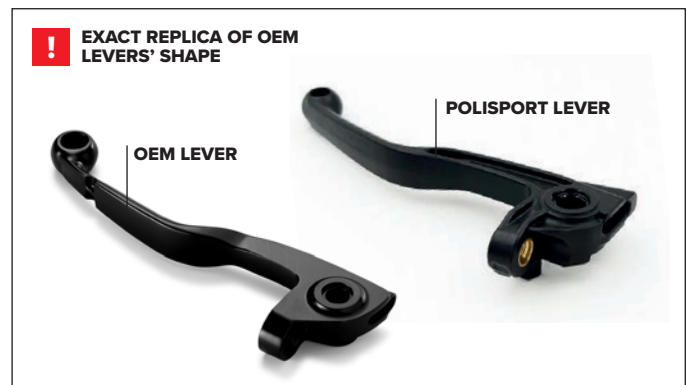

APT UNBREAKABLE LEVERS

PERFORMANCE PART

NEW MODELS

RANGE EXTENSION

FEATURES

Exact replica of OEM levers' shape

Durable and resistant

Can be restored to its original shape - **UNBREAKABLE**

APT Technology: Specially developed compounds and an alloy of stainless steel for greater durability and resistance

No flex or deformation during use

Developed in partnership with pro riders and teams

Mounts into stock perch and master cylinder

Built to last longer than original equipment levers

Texturized surface and a silk-printed logo

PARTS INCLUDED

Clutch and/or Brake Lever

Accessories (in specific part numbers)

PACKAGING DETAILS

INDIVIDUAL PACKAGING	MASTER BOX
Headcard	280 g / 0.62 lb 11