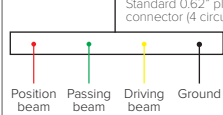

WIRING DIAGRAM

male connector (3 circuits)
(female connector supplied to wire to the bike)

HALO LED

HEADLIGHT EXTENSIONS

Includes two pairs – 20mm and 40mm extensions
⊞ 50
8678300002

WIRING DIAGRAM

HALO

VIBRATION REDUCTION STRAPS