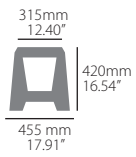

TRACK STAND

PIT BIKE STAND

Black/grey

8985800001

PACKAGING DETAILS

INDIVIDUAL PACKAGING		MASTER BOX
Carton box	2200 g / 4.9 lb	5