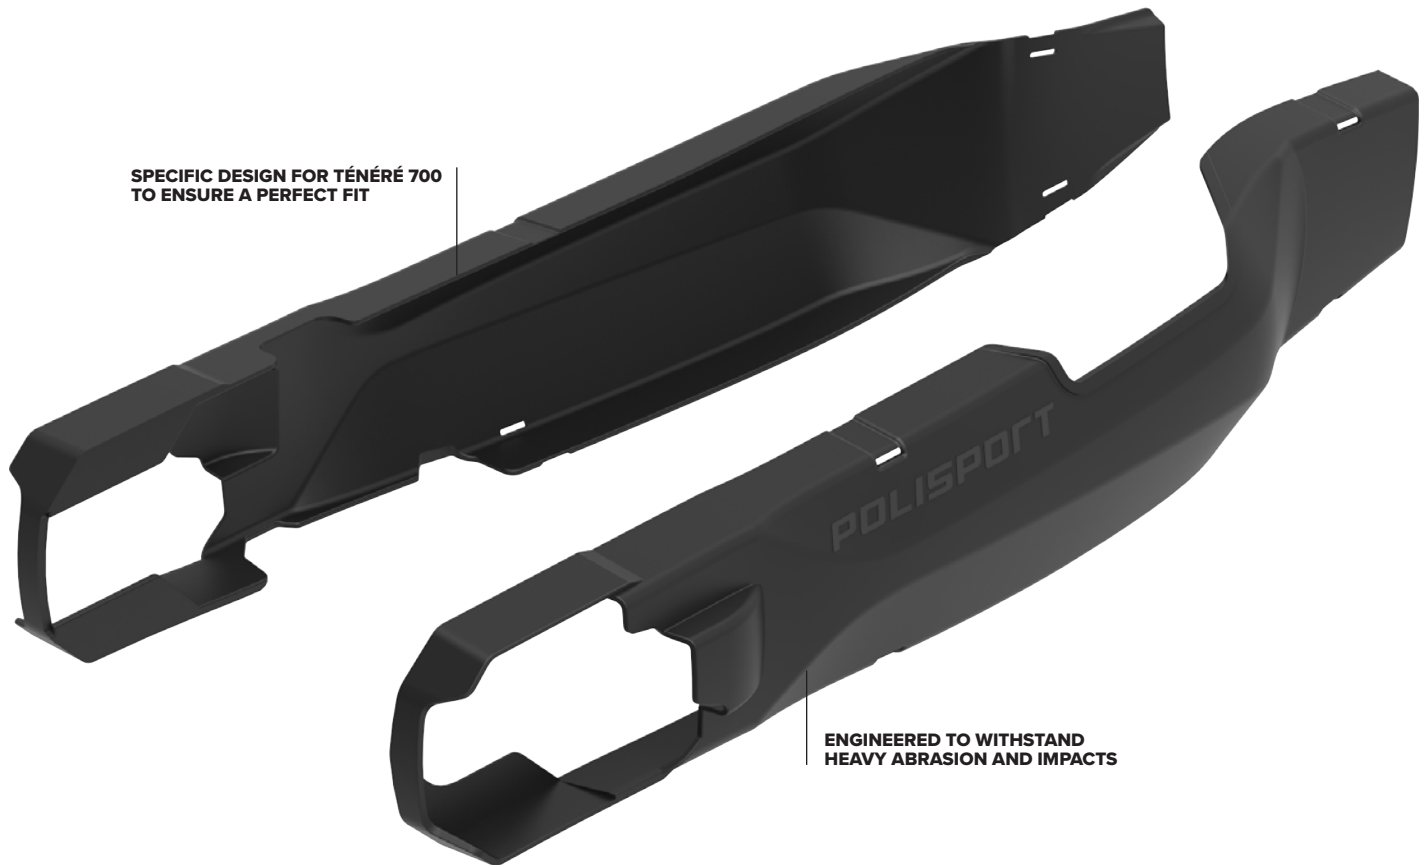

SWINGARM PROTECTOR

FOR TRAIL/ADVENTURE

NEW

**SPECIFIC DESIGN FOR TÉNÉRÉ 700
TO ENSURE A PERFECT FIT**

**ENGINEERED TO WITHSTAND
HEAVY ABRASION AND IMPACTS**

FEATURES

Hard shell in hard and resistant pa6 (polyamide)

Abrasion and impact resistant

Perfect fit. Easy to install

Adhesive foam to reduce vibration and enhance the fitting

Strong plastic cable ties

Regular removal for cleaning advised

PARTS INCLUDED

1 Pair of swingarms protectors (plastic parts)

1 Mounting Kit

2 stripes of adhesive foam

YAMAHA

TÉNÉRÉ 700

19-25

BK

8505500001 12

PACKAGING DETAILS

INDIVIDUAL PACKAGING		MASTER BOX
Plastic Bag	310 g / 0.68 lb	12