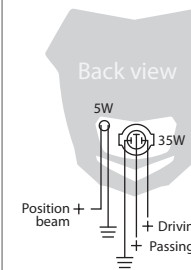

WIRING DIAGRAM