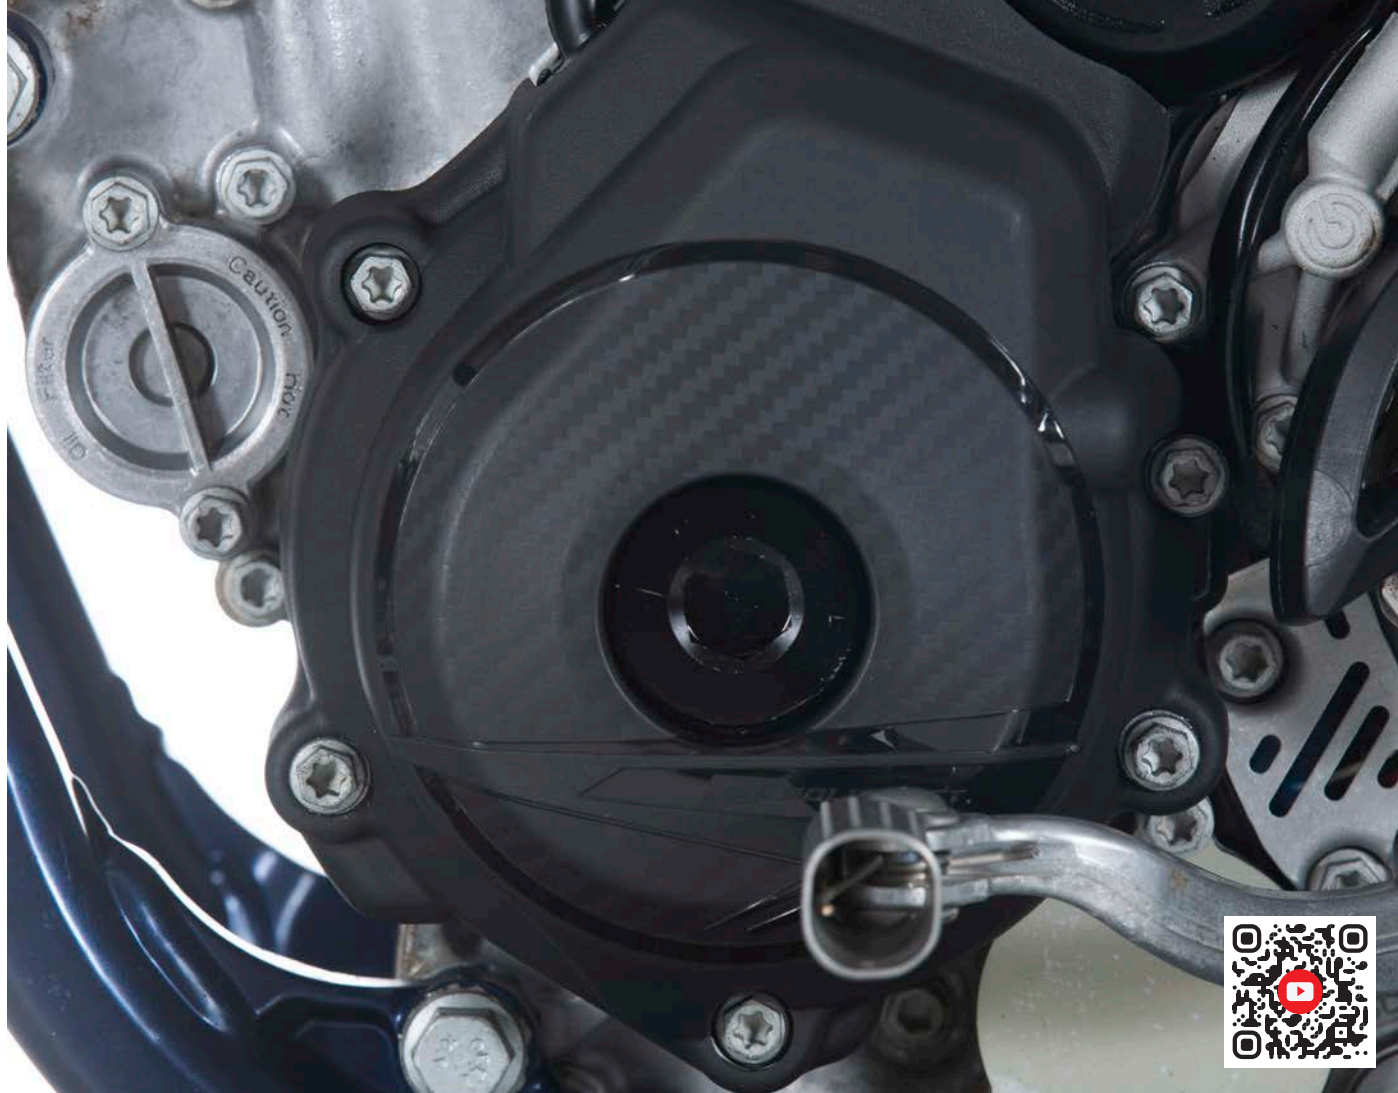

KTM

EXC 250 / 300	11-16	BK	8464300001	10
EXC 250 / 300 / TPI	17-23	BK	8467500001	10
		OR-K16	8467500002	10
		N-GREY	8467500004	10
	24-25	BK	8504400001	10
EXC-F / XCF-W 250	09-11	BK	8471100001	10
		OR-K16	8471100002	10
	12-13	BK	8474300001	10
		OR-K16	8474300002	10
	14-16	BK	8461300001	10
		N-GREY	8461300005	10
EXC-F / XCF-W 350	12-16	BK	8461300001	10
		N-GREY	8461300005	10
EXC-F 250	17-23	BK	8464000001	10
XCF-W 350		OR-K16	8464000002	10
		N-GREY	8464000004	10
EXC 450 / 500	13-16	BK	8470800001	10
		OR-K16	8470800002	10
EXC 450	16-17	BK	8470800001	10
Rally Factory Replica		OR-K16	8470800002	10
EXC-F 450 / 500	17-23	BK	8467000001	10
		OR-K16	8467000002	10
		N-GREY	8467000004	10
SX 125 / 150	16-22	BK	8464100001	10
		OR-K16	8464100002	10
SX-F 250	13-15	BK	8461500001	10
		OR-K16	8461500002	10
SX/XC 250/300	23-25	BK	8559100001	10
SX-F / XC-F 250/350	16-22	BK	8461400001	10
	23-25	BK	8499100001	10

KTM

SX-F / XC-F 450	16-22	BK	8463900001	16
		OR-K16	8463900002	16
	23-25	BK	8499200001	16
XC 250 / 300	12-16	BK	8464300001	10
XC-F 250	14-15	BK	8461500001	10
		OR-K16	8461500002	10
SX-F / XC-F 350	12-15	BK	8461500001	10
		OR-K16	8461500002	10
Freeride 350	13-17	BK	8461300001	10
		N-GREY	8461300005	10
Freeride 250 R	15-17	BK	8464300001	10
Freeride 250 F	18-19	BK	8464000001	10
		OR-K16	8464000002	10
		N-GREY	8464000004	10
SMR 450	23-25	BK	8499200001	16

KAWASAKI

KX250F	13-16	BK	8460800001	16
		GR-05	8460800002	16
	17-20	BK	8463800001	16
KX450F	16-18	BK	8460900001	16

BETA

RR 2T 200/250/300	13-24	BK	8463300001	10
		R-BETA	8463300002	10
		N-GREY	8463300003	10
	25	BK	8463300001	10
		R-BETA	8463300002	10
		N-GREY	8463300004	10
X-TRAINER 300	16-25	BK	8463300001	10
		R-BETA	8463300002	10
		N-GREY	8463300003	10
RR 350 / 390 / 430 / 480 4T	20-24	BK	8474500001	10
		R-BETA	8474500002	10
RR X-Pro	25	BK	8474500001	10
390/430/480 4T		R-BETA	8474500002	10

HUSQVARNA

TC 125	16-20	BK	8464100001	10
		HQ-BL	8464100003	10
FE 250/350	14-16	BK	8461300001	10
		HQ-BL	8461300003	10
		N-GREY	8461300005	10
	17-23	BK	8464000001	10
		HQ-BL	8464000003	10
		N-GREY	8464000004	10
FE 450/501	14-16	BK	8470800001	10
		HQ-BL	8470800003	10
	17-23	BK	8467000001	10
		HQ-BL	8467000003	10
		N-GREY	8467000004	10
FX 450	17-23	BK	8463900001	16
		HQ-BL	8463900003	16
	24-25	BK	8499200001	10
FC 250/350	14-15	BK	8461500001	10
FX 350	16-22	BK	8461400001	10
	23-25	BK	8499100001	10
FC / FS 450	16-18	BK	8463900001	16
		HQ-BL	8463900003	16
	23-25	BK	8499200001	10
TE 250 / 300	15-16	BK	8464300001	10
		HQ-BL	8464300003	10
TE 250/300 TPI	17-23	BK	8467500001	10
		N-GREY	8467500004	10
	24-25	BK	8504400001	10
TC250/TX 300	23-25	BK	8559100001	10

SUZUKI

DRZ400	00-25	BK	8479000001	10

ND new design

BK black   BL-Y98 blue yam98   GR-05 green 05   R-CR4 red cr04   OR-KTM orange ktm   OR-K16 orange ktm 16   Y-05 yellow rm05   HQ-BL husqvarna blue   HQ-YLW husqvarna yellow   R-BETA beta red   S-BLUE sherco blue   RED red gasgas   TM-BLUE tm blue   N-GREY nardo grey