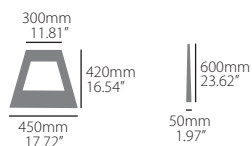

FOLDABLE BIKE STAND

FOLDABLE PIT BIKE STAND

dual injection