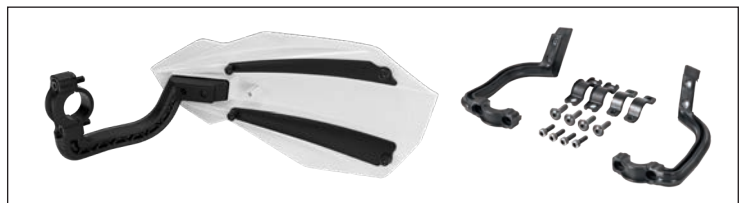

+ TWO MOUNTING SYSTEMS INCLUDED