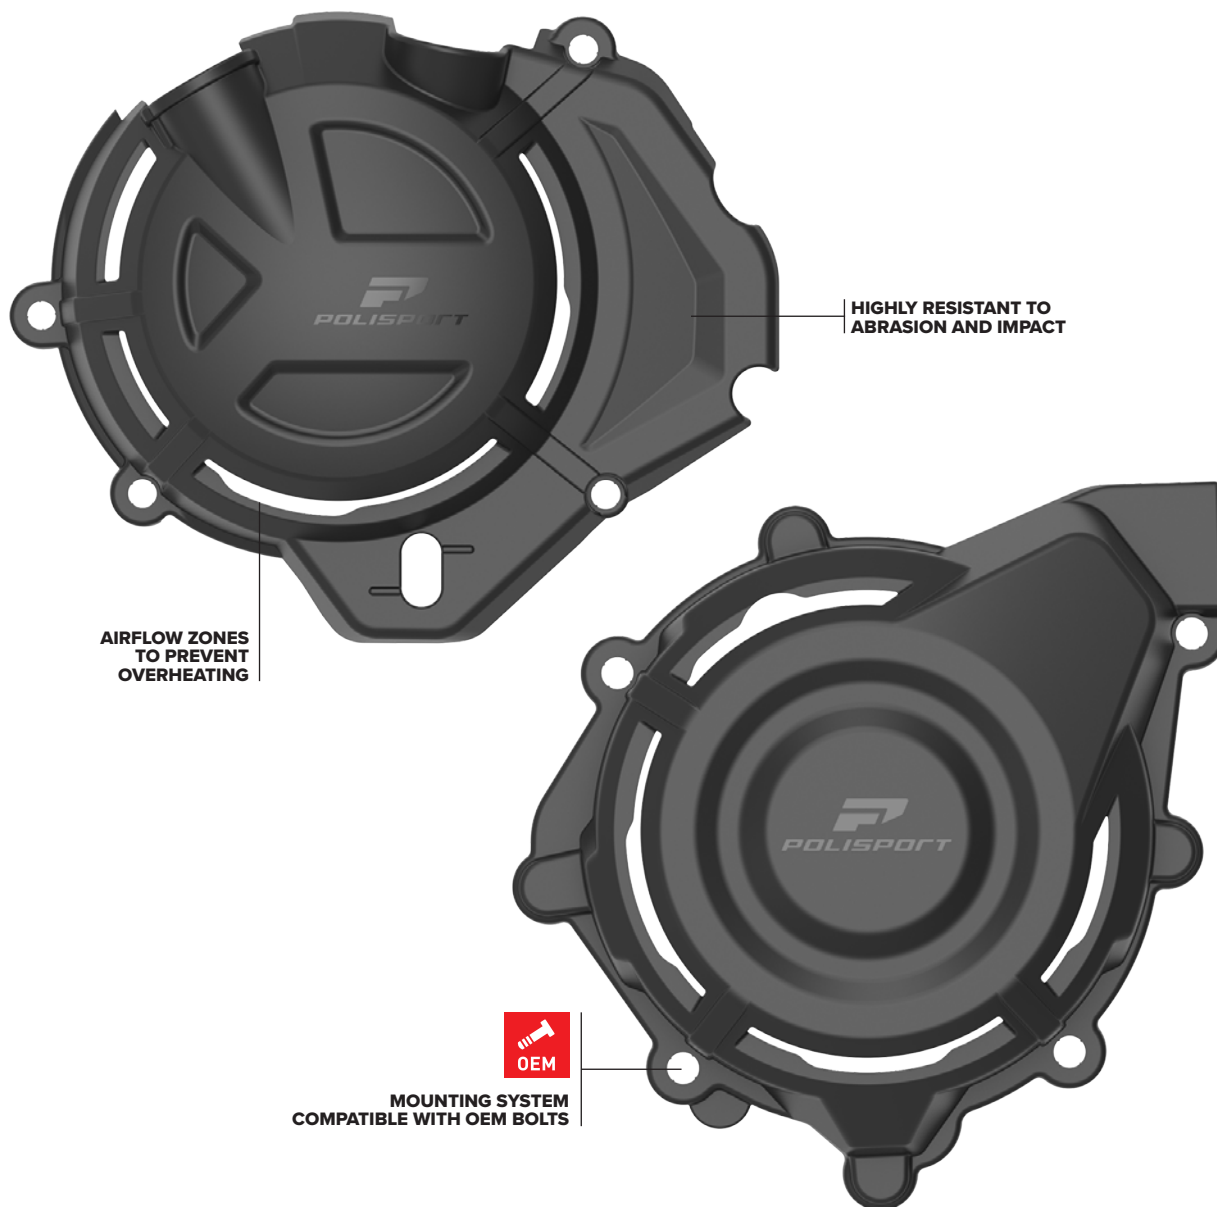

ENGINE COVERS PROTECTION KIT

FOR TRAIL/ADVENTURE

NEW

FEATURES

- Abrasion and impact resistant
- Easy and intuitive installation
- Hard shell in hard resistant PA6 (polyamide)
- Improved air flow zones, to prevent overheating.
- No need to disassemble the engine covers for installation
- Mounting system developed to use with OEM bolts
- Optimum protection against rocks impact
- Compatible only with stock clutch covers
- Periodical cleaning and removal advised

PARTS INCLUDED

- 1 Clutch and Ignition Cover Protector
- 1 mounting kit

CF MOTO

450MT 24-25 **BK** 91603 24

PACKAGING DETAILS

INDIVIDUAL PACKAGING	MASTER BOX
Carton Box	250 g / 0.55 lb 24