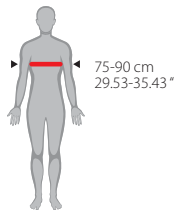

PARTS INCLUDED

1 stone shield Phantom Lite

1 clear number plate

PACKAGING DETAILS

INDIVIDUAL PACKAGING: PLASTIC BAG		MASTER BOX
8003700001 black	745 g / 1.64 lb	10
8003700002 white