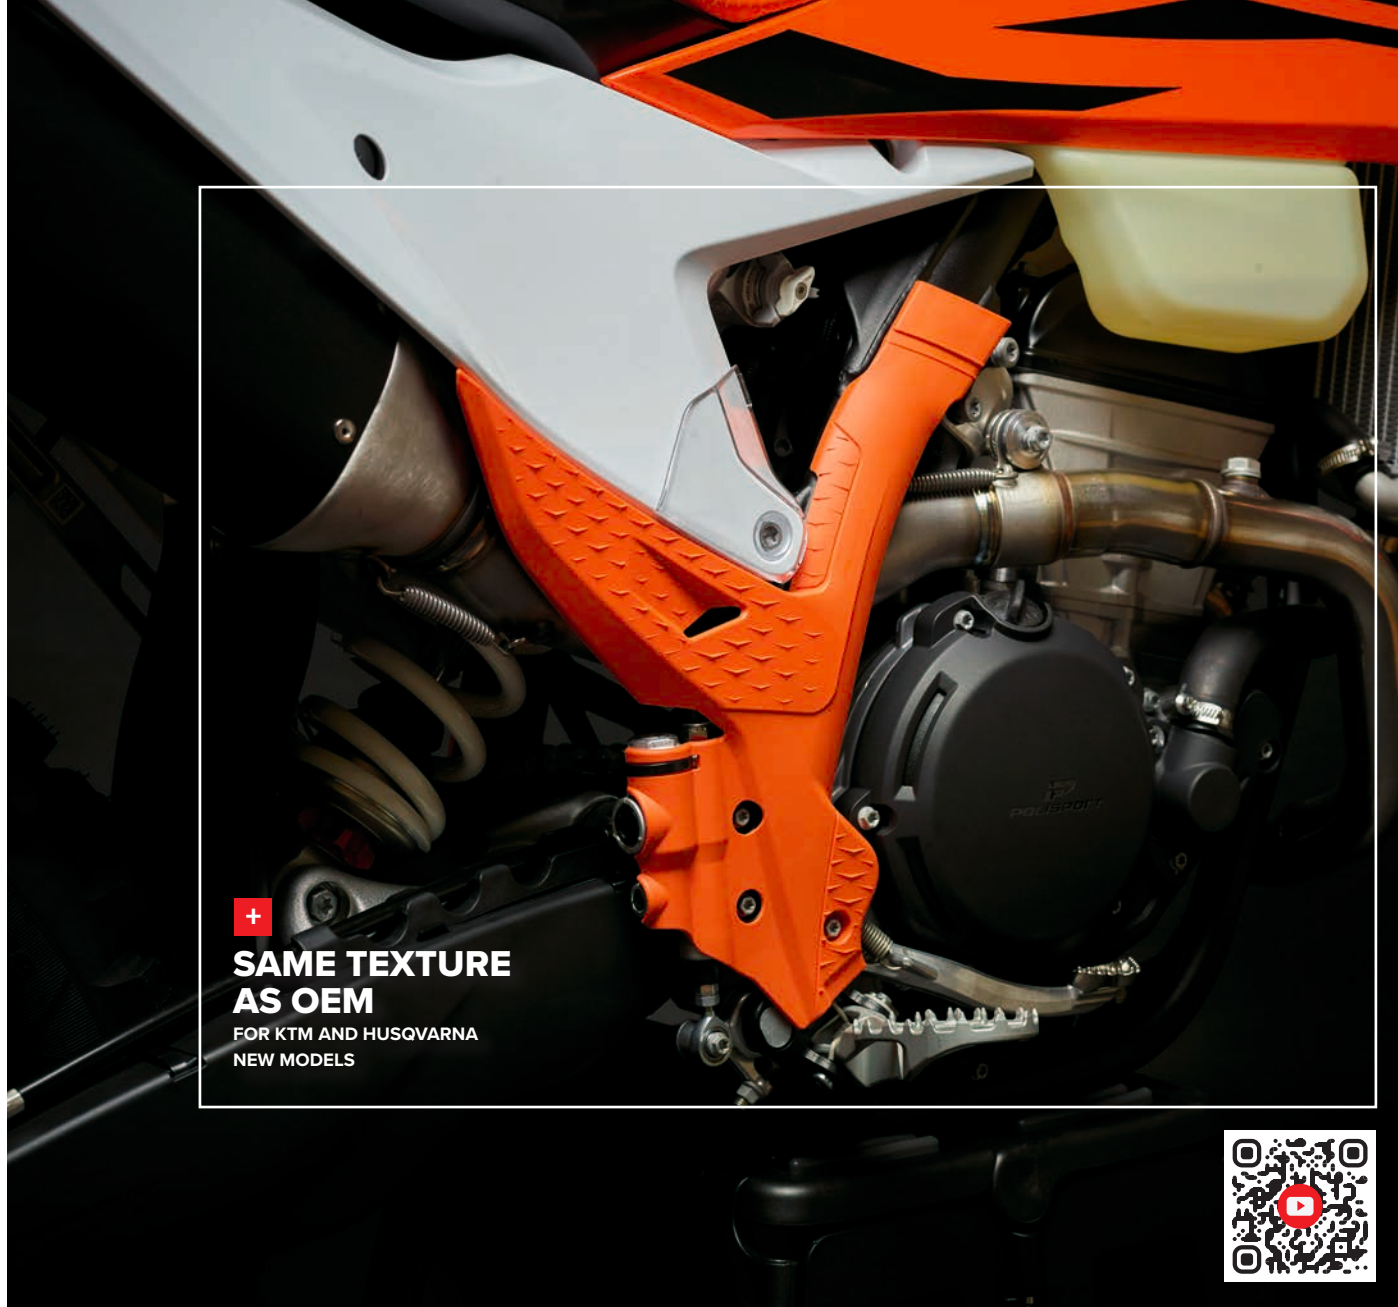

SAME TEXTURE AS OEM

FOR KTM AND HUSQVARNA
NEW MODELS

YAMAHA

YZ125/250	05-25	BK	8466700001	12
		BL-Y98	8466700002	12
YZ125X/250X	16-25	BK	8466700001	12
		BL-Y98	8466700002	12
YZ250F	17-18	BK	8471500001	11
		BL-Y98	8471500002	11
	19-23	BK	8466200001	12
		BL-Y98	8466200002	12
YZ250FX	20-23	BK	8466200001	12
		BL-Y98	8466200002	12
YZ450F	16-17	BK	8471500001	11
		BL-Y98	8471500002	11
	18-22	BK	8466200001	12
		BL-Y98	8466200002	12
YZ450FX	19-23	BK	8466200001	12
		BL-Y98	8466200002	12
WR250F	17-19	BK	8471500001	11
		BL-Y98	8471500002	11
	20-23	BK	8466200001	12
		BL-Y98	8466200002	12
WR450F	16-18	BK	8471500001	11
		BL-Y98	8471500002	11
	19-23	BK	8466200001	12
		BL-Y98	8466200002	12

HONDA

CRF250R	18-19	BK	8466400001	12	
		R-CR4	8466400002	12	
		N-GREY	8466400003	12	
CRF250RX	19	BK	8466400001	12	
		R-CR4	8466400002	12	
		N-GREY	8466400003	12	
CRF450R	17-18	BK	8466400001	12	
		R-CR4	8466400002	12	
		N-GREY	8466400003	12	
CRF450RX	19-20	BK	8472600001	11	
		R-CR4	8472600002	11	
CRF450R	17-18	BK	8466400001	12	
		R-CR4	8466400002	12	
		N-GREY	8466400003	12	
CRF450RX	19-20	BK	8472600001	11	
		R-CR4	8472600002	11	
CRF450R	17-18	BK	8466400001	12	
		R-CR4	8466400002	12	
		N-GREY	8466400003	12	
CRF450RX	19-20	BK	8472600001	11	
		R-CR4	8472600002	11	
CRF450R	17-18	BK	8466400001	12	
		R-CR4	8466400002	12	
		N-GREY	8466400003	12	
CRF450RX	19-20	BK	8472600001	11	
		R-CR4	8472600002	11	
CRF450R	17-18	BK	8466400001	12	
		R-CR4	8466400002	12	
		N-GREY	8466400003	12	
CRF450RX	19-20	BK	8472600001	11	
		R-CR4	8472600002	11	

KAWASAKI

KX250F	21-24	BK	8471400001	11
		GR-05	8471400002	11
KX450F	09-18	BK	8466300001	12
		GR-05	8466300002	12
	19-23	BK	8471400001	11
		GR-05	8471400002	11

BETA

RR 2T / 4T * Doesn't fit BETA RR 125 LC 4T	13-19	BK	8466900001	11	
		R-BETA	8466900002	11	
		N-GREY	8466900003	11	
20-24	BK	8473500001	12		
	R-BETA	8473500002	12		

FANTIC

XE125	21-25	BK	8466700001	12
		BL-Y98	8466700002	12
XEF250/450	21-25	BK	8466200001	12
		BL-Y98	8466200002	12

SHERCO

SE / SEF	17-25	BK	8473000001	11
		S-BLUE	8473000002	11
		N-GREY	8473000003	11