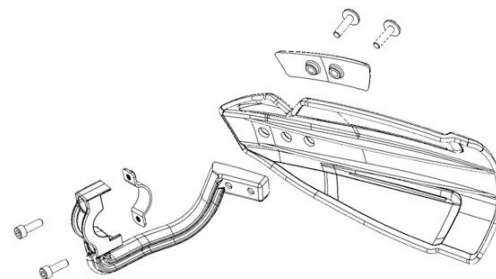

HAMMER

PLASTIC GUARD

- 8307800010 black
- 8307800011 white

WEIGHT
195 g / 0.43 lb

BOX
⊞ 14

MOUNTING KIT

8307900002

WEIGHT
145 g / 0.32 lb

BOX
⊞ 12