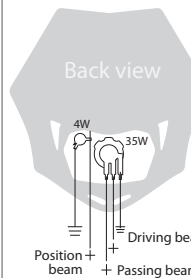

MMX

WIRING DIAGRAM