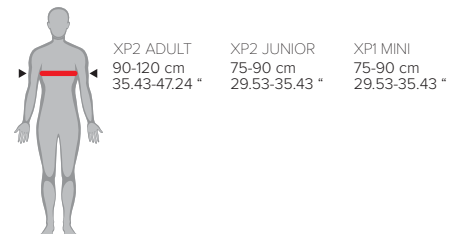

PACKAGING DETAILS

	INDIVIDUAL PACKAGING: PLASTIC BAG	MASTER BOX
XP1 MINI	8001000004 clear black	669 g / 1.47 lb
	8001000001 black	610 g / 1.34 lb
XP2 JUNIOR	8000700005 clear black	998 g / 2.20 lb
	8000700003 black	1140 g / 2.51 lb
XP2 ADULT	8000300001 clear black	1521 g / 3.35 lb
	8000300013 black	1239 g / 2.73 lb