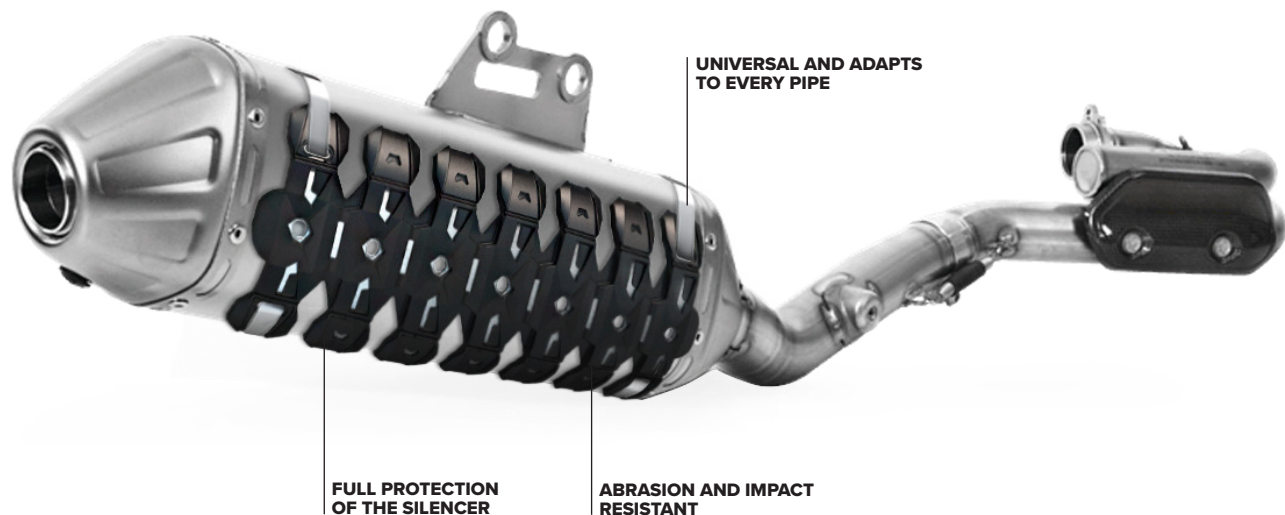

ARMADILLO EXTREME SILENCER GUARD

PERFORMANCE PART

black	orange	blue	red	nardo grey	7
8484100001	8484100002	8484100003	8484100004	8484100005	7

FEATURES

- Blend of stainless steel and silicone to increase levels of protection
- Elastomer compound reduces vibrations and noise
- Full protection for extreme conditions
- Easy installation, doesn't require to disassemble any part
- Rubber bands included to protect your pipe
- Resistant to high temperatures
- Length of the protector: 30 cm to 11.8 in

PARTS INCLUDED

- 1 Armadillo Extreme Silencer Guard
- 1 Mounting Kit

+ MOUNTING KIT INCLUDED

PACKAGING DETAILS

INDIVIDUAL PACKAGING	MASTER BOX
Carton Box	415 g / 186 lb 7