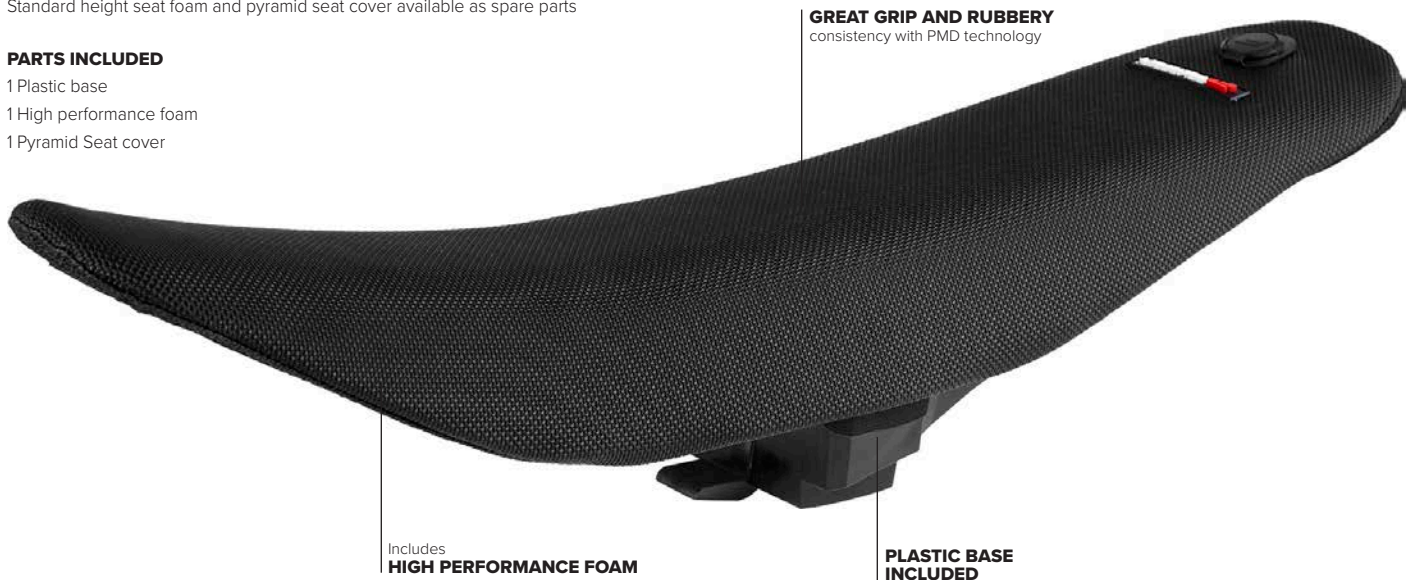

Maximum grip even in mud and rain

Easy to install with perfect fit

Standard height seat foam and pyramid seat cover available as spare parts

PARTS INCLUDED

1 Plastic base

1 High performance foam

1 Pyramid Seat cover