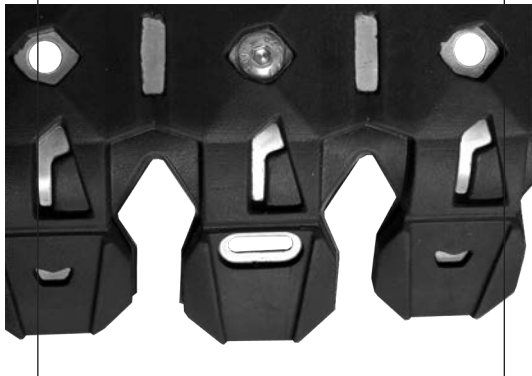

QUICK AND EASY TO INSTALL

EXTREME Silencer Guard was developed to be quickly installed and removed, with just 2 brackets.

ADAPTS TO YOUR PIPE

The EXTREME Silencer Guard is made of flexible and adaptable stainless steel and elastomer compound making it easy to adapt and fit your pipe.