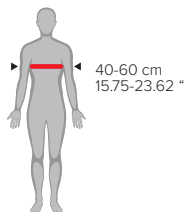

PARTS INCLUDED

1 Phantom Mini chest protector

1 clear number plate

PACKAGING DETAILS

INDIVIDUAL PACKAGING: PLASTIC BAG		MASTER BOX
8003800001 black	425 g / 0.93 lb	6
8003800002 white		

HANDGUARDS

HEADLIGHTS

PERFORMANCE PARTS

BODY PROTECTIONS

REPLICA PLASTICS

ADVENTURE / TRAIL

E-BIKE PARTS