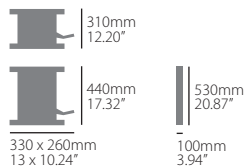

PARTS INCLUDED

1 Lift Bike Stand

reddot award 2017
best of the best

Green KX 05/black	Black
8982700005	8982700006