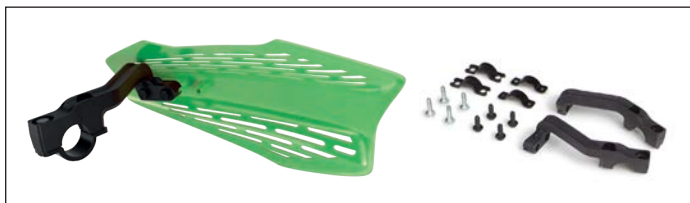

Can be mounted with a #8 hex socket key

Protection of hands and master cylinder

Adjustable horizontally in 2 positions

Quick and easy to install

PARTS INCLUDED

1 pair of plastic guards

1 universal handlebar mounting kit

PACKAGING DETAILS

INDIVIDUAL PACKAGING	MASTER BOX	
Plastic Bag	285 g / 0,62 lb	21

SLIM AND LIGHTWEIGHT DESIGN

+ MOUNTING KIT INCLUDED

UNIVERSAL UPPER HANDLEBAR MOUNTING SYSTEM

CAN BE CONVERTED INTO FULL WRAP AROUND PLASTIC BAR AVAILABLE AS SPARE PART