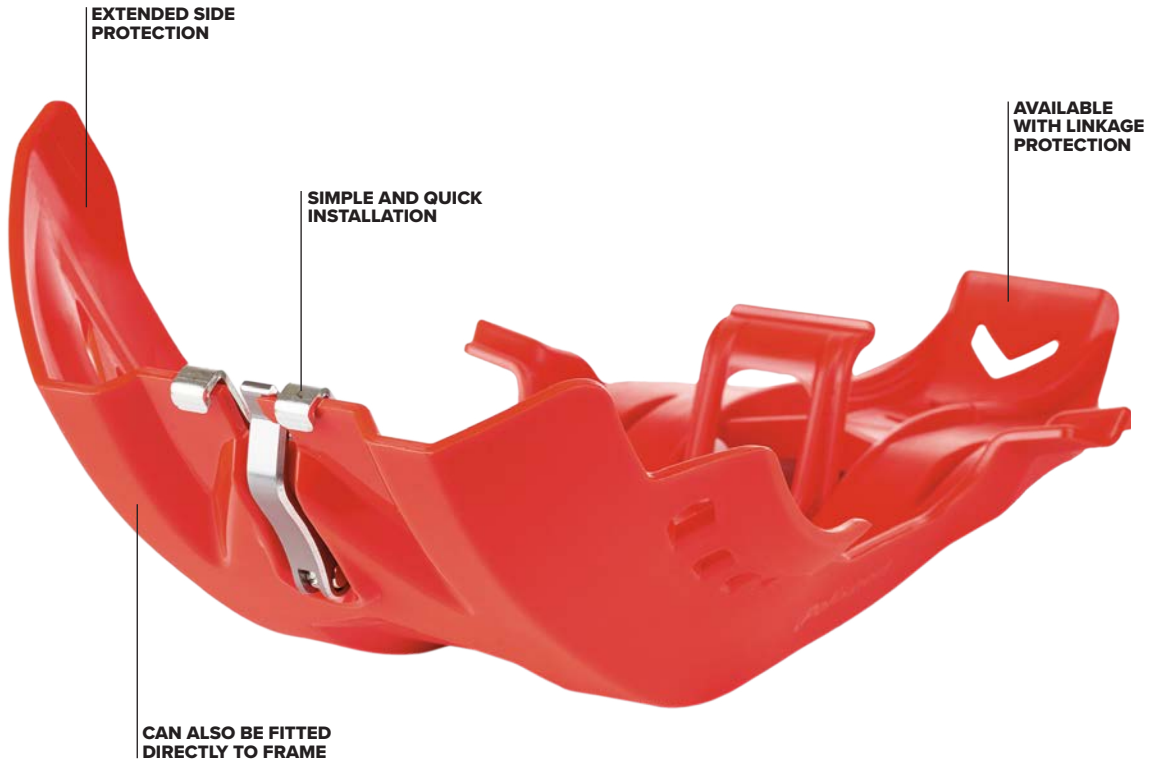

QUICK AND EASY TO INSTALL

EXTREME Silencer Guard was developed to be quickly installed and removed, with just 2 brackets.

ADAPTS TO YOUR PIPE

The EXTREME Silencer Guard is made of flexible and adaptable stainless steel and elastomer compound making it easy to adapt and fit your pipe.

SPACE SAVING

The part is shipped flat to save space

FORTRESS SKID PLATE

PERFORMANCE PART

FEATURES

- Highly durable and resistant injection molded part
- Full coverage of the engine and frame rails
- Mounting kit developed for a simple and quick installation
- Lighter than metallic protection
- Quieter than metallic protections
- Slim fit prevents mud, dirt or rocks to build up between the protector and the frame
- Includes air intakes to cool the engine
- Perfect fit. Model specific design