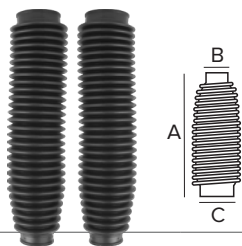

OTHER ACCESSORIES

FORK BOOTS

INDIVIDUAL PACKAGING: PLASTIC BAG

A - 215 mm				
B - 28 mm	11 waves	BK 8356000004	250 g / 0.55 lb	9
C - 55 mm				
A - 215 mm				
B - 28 mm	14 waves	BK 8358000004	220 g / 0.49 lb	20
C - 50 mm				
A - 250 mm				
B - 32 mm	20 waves	BK 8363000004	288 g / 0.6 lb	16
C - 60 mm				
A - 430mm		BLUE 8365000002		
B - 41 mm	28 waves	BK 8365000004	622 g / 1.37 lb	10
C - 58 mm		RED 8365000007